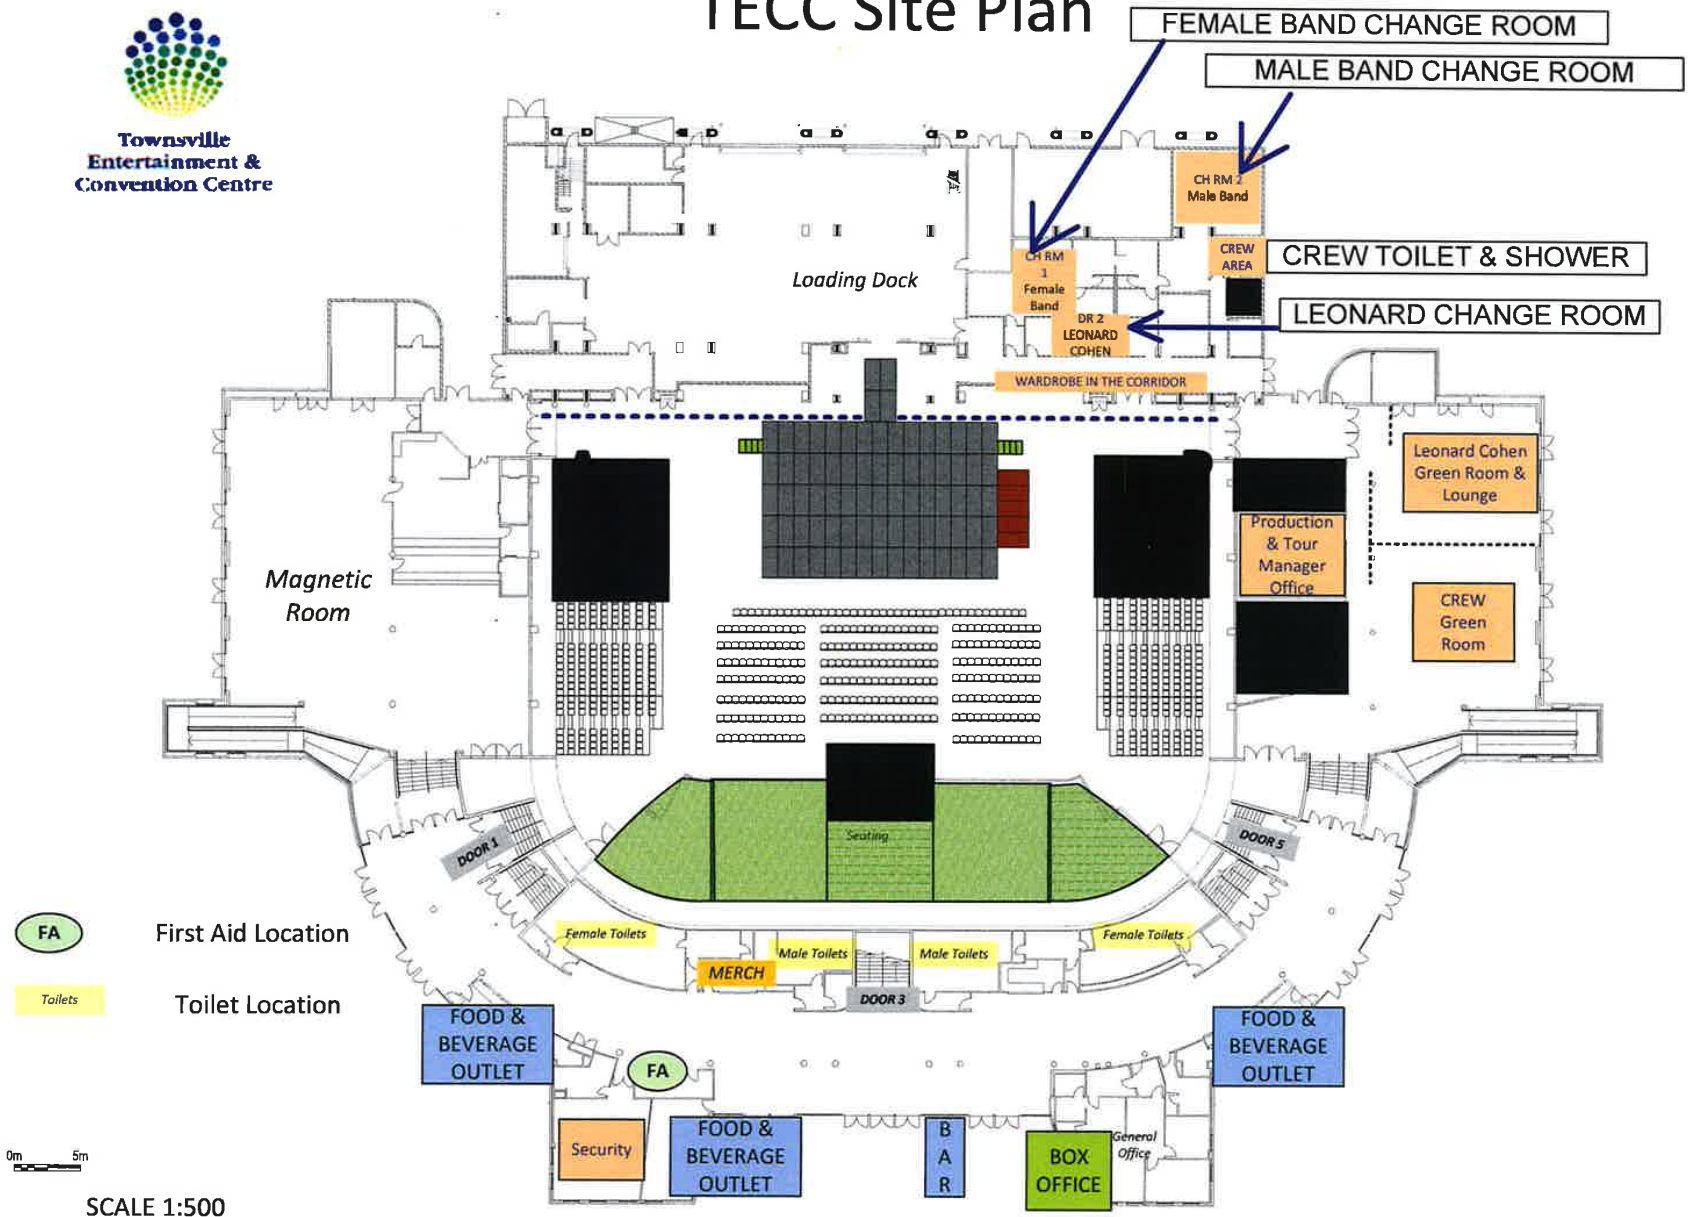

TECC Site Plan

- FA First Aid Location
- Toilets Toilet Location

0m 5m
SCALE 1:500