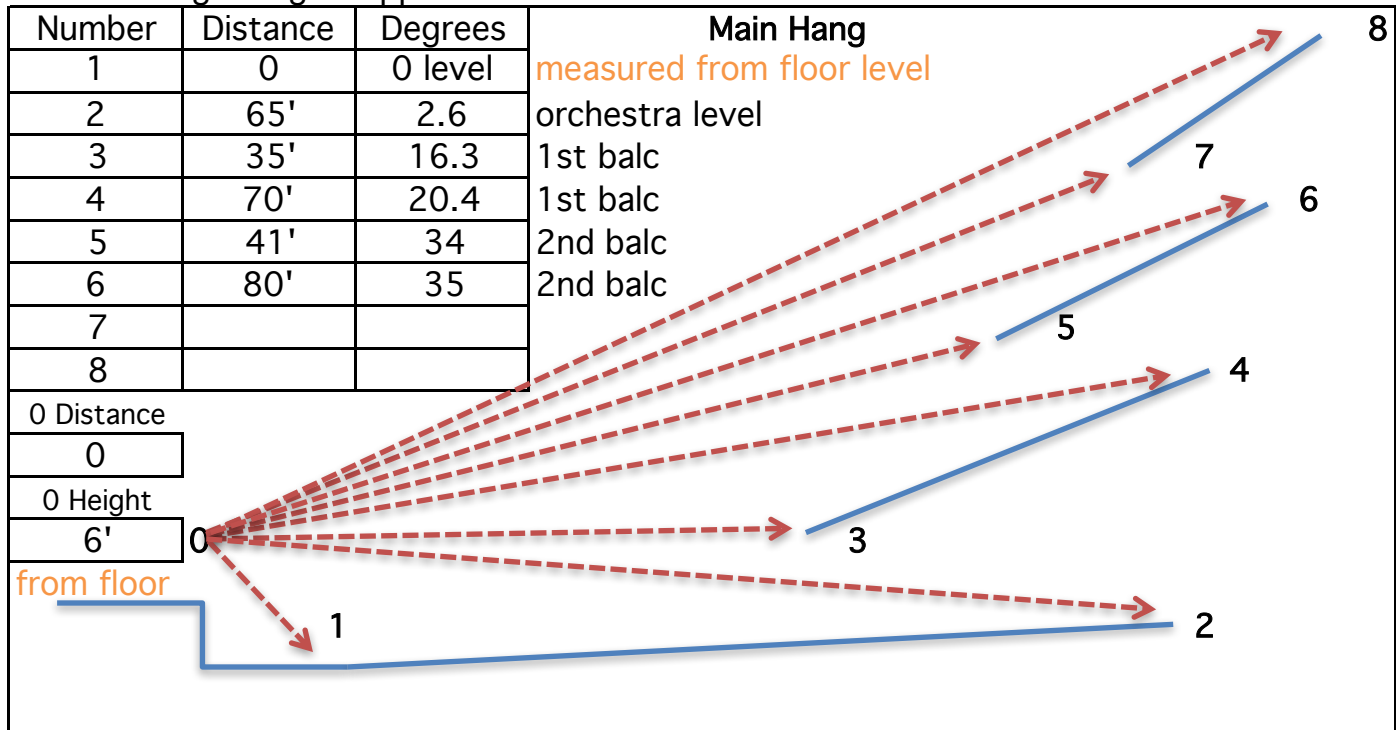

Wiki-Gigs

Theatre Drawing Template - Degrees

Version 1, Jan 21 2014

Venue:	Royal Alexandra Theatre	Type:	Medium Theatre
City:	Toronto, Ontario	Capacity:	1,500
Country:	Canada	Tour:	-
Date:	2017	Technician:	liveaudio99

Technician contact info:

Rig Steel Height: 75' fly gallery, 35' prosc

IMPERIAL

Stage Height: approx 3'

Note: side measurement not needed for most theatres