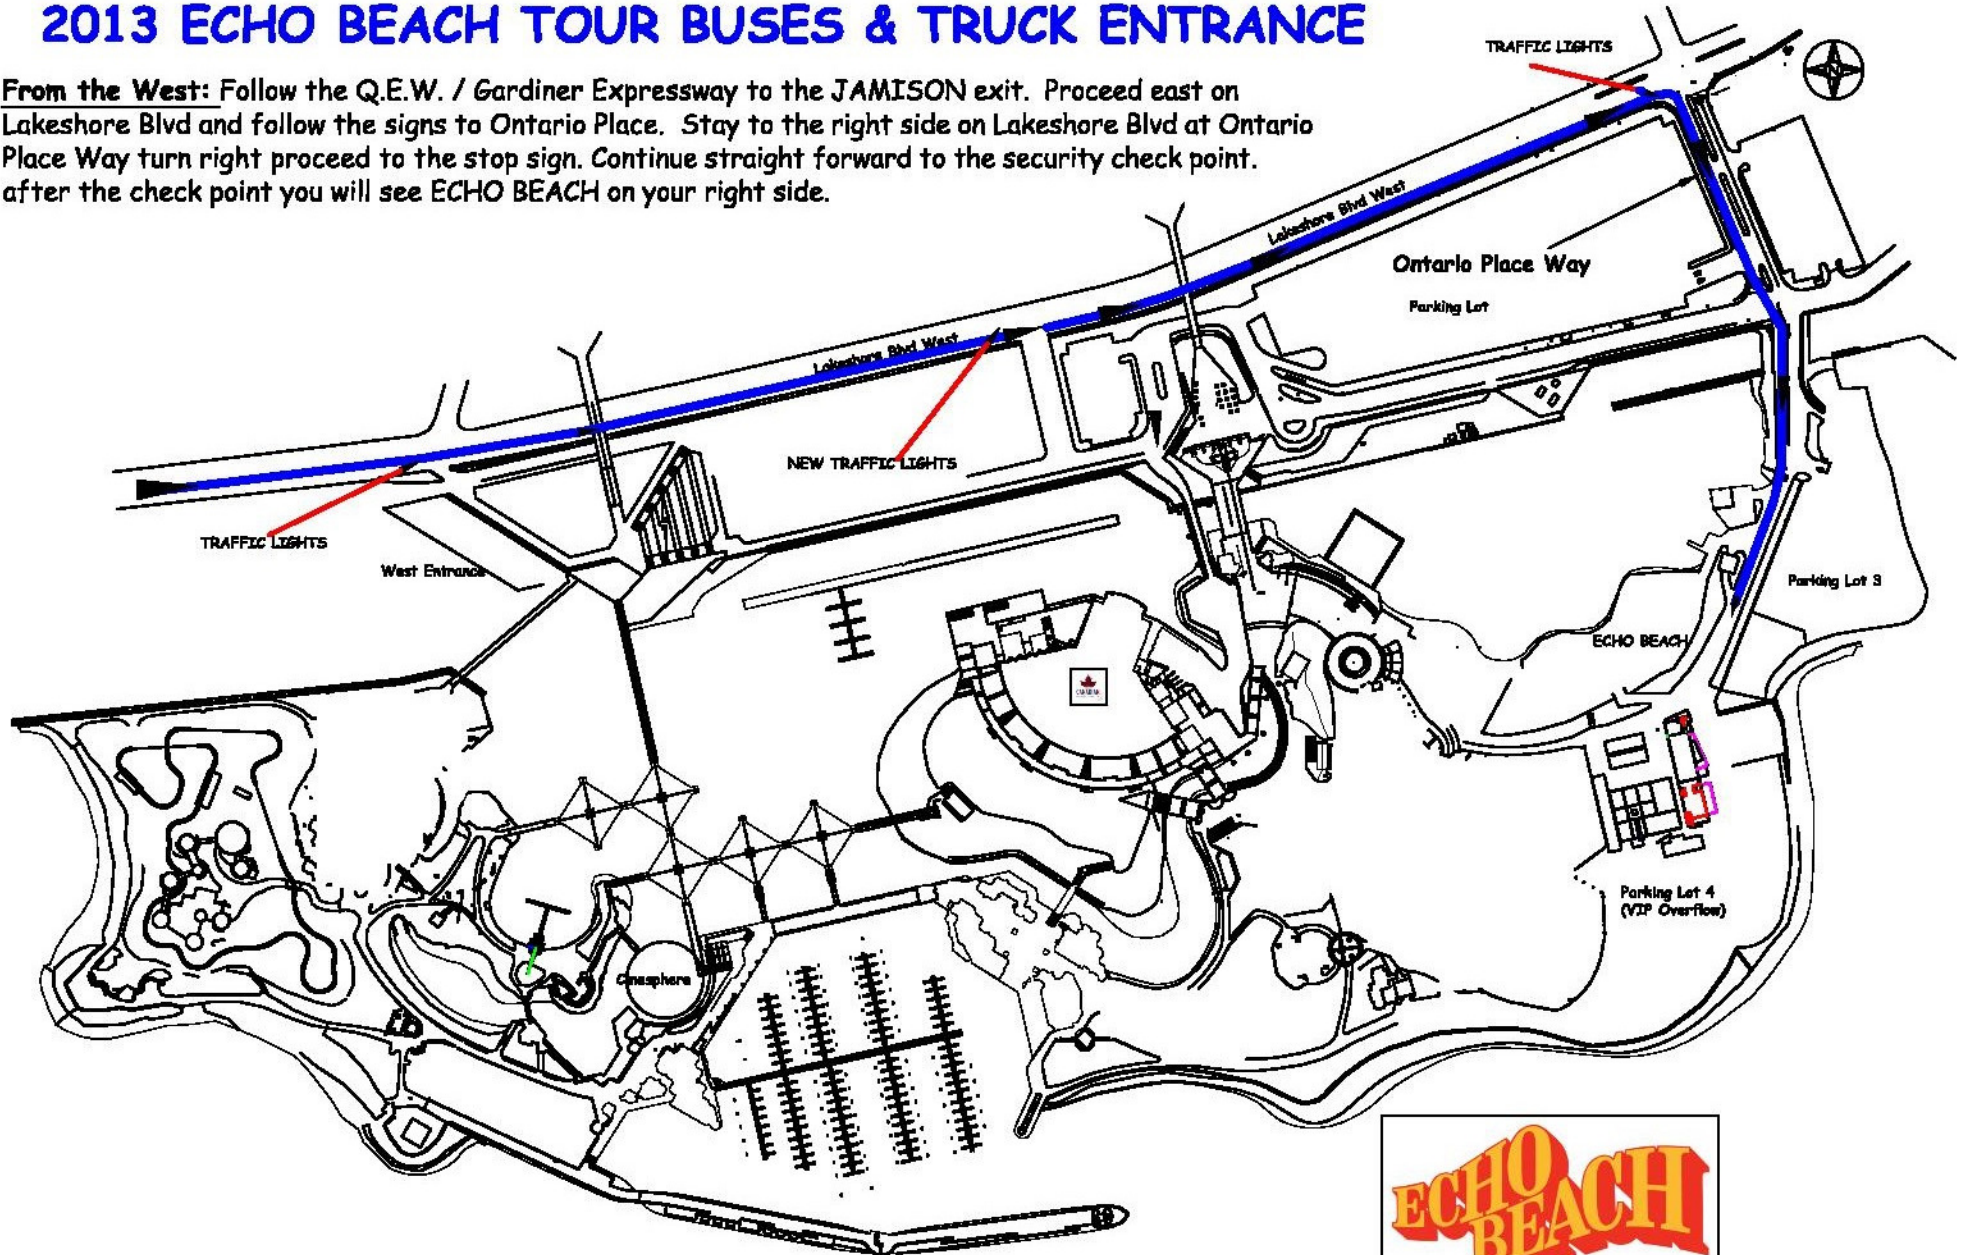

2013 ECHO BEACH TOUR BUSES & TRUCK ENTRANCE

From the West: Follow the Q.E.W. / Gardiner Expressway to the JAMISON exit. Proceed east on Lakeshore Blvd and follow the signs to Ontario Place. Stay to the right side on Lakeshore Blvd at Ontario Place Way turn right proceed to the stop sign. Continue straight forward to the security check point. after the check point you will see ECHO BEACH on your right side.

From the East: Proceed to Lakeshore Blvd. West and follow the signs to Ontario Place. Turn left (south) at Ontario Place Way, Proceed to the first stop sign. Continue straight forward to the security check point. after the check point you will see ECHO BEACH on your right side