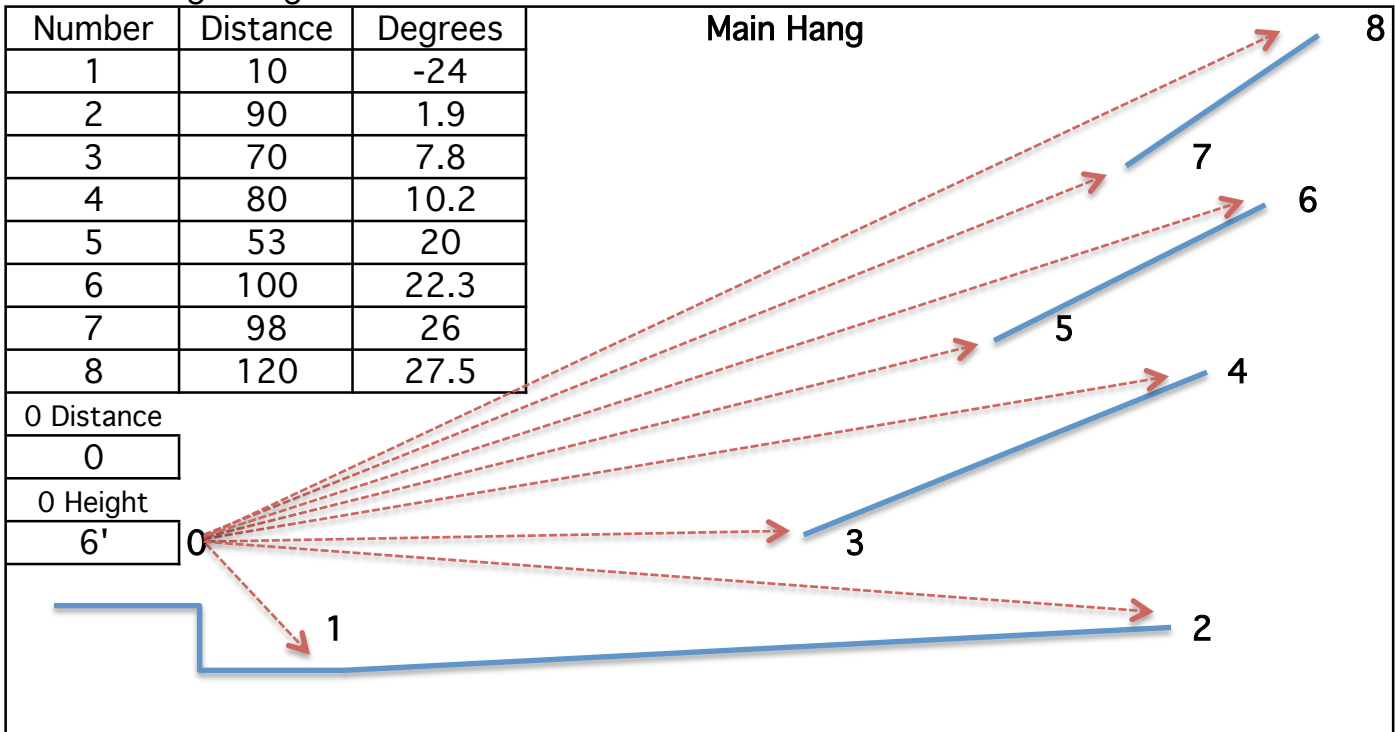

Rig Steel Height: 60'

IMPERIAL

Stage Height: 3'

Note: side measurement not needed for most theatres