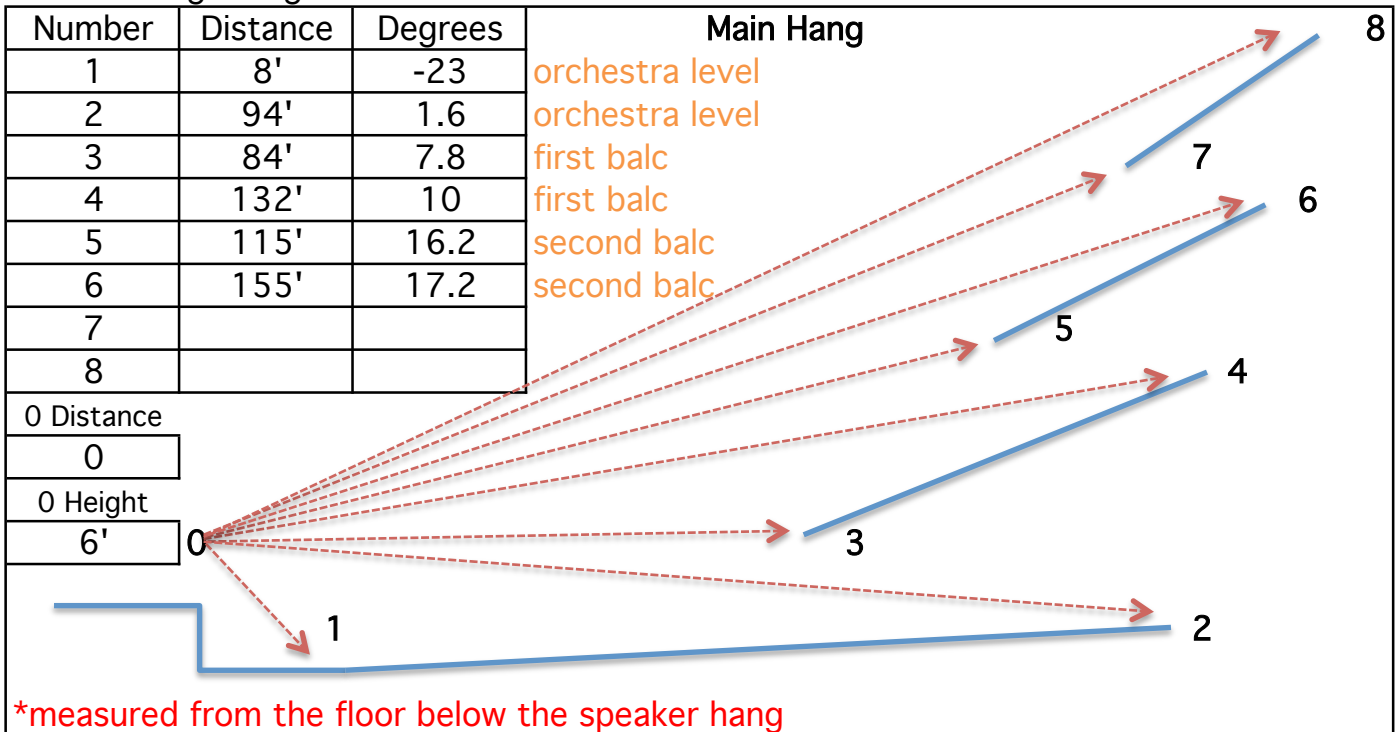

Wiki-Gigs

Theatre Drawing Template - Degrees

Version 1, Jan 21 2014

Venue: Northern Alberta Jubilee Auditorium	Type: Large Theatre
City: Edmonton, Alberta	Capacity: 2,500
Country: Canada	Tour: -
Date: 2019	Technician: liveaudio99

Technician contact info:

Rig Steel Height: 85'

Stage Height: 3'6"

IMPERIAL

Note: side measurement not needed for most theatres