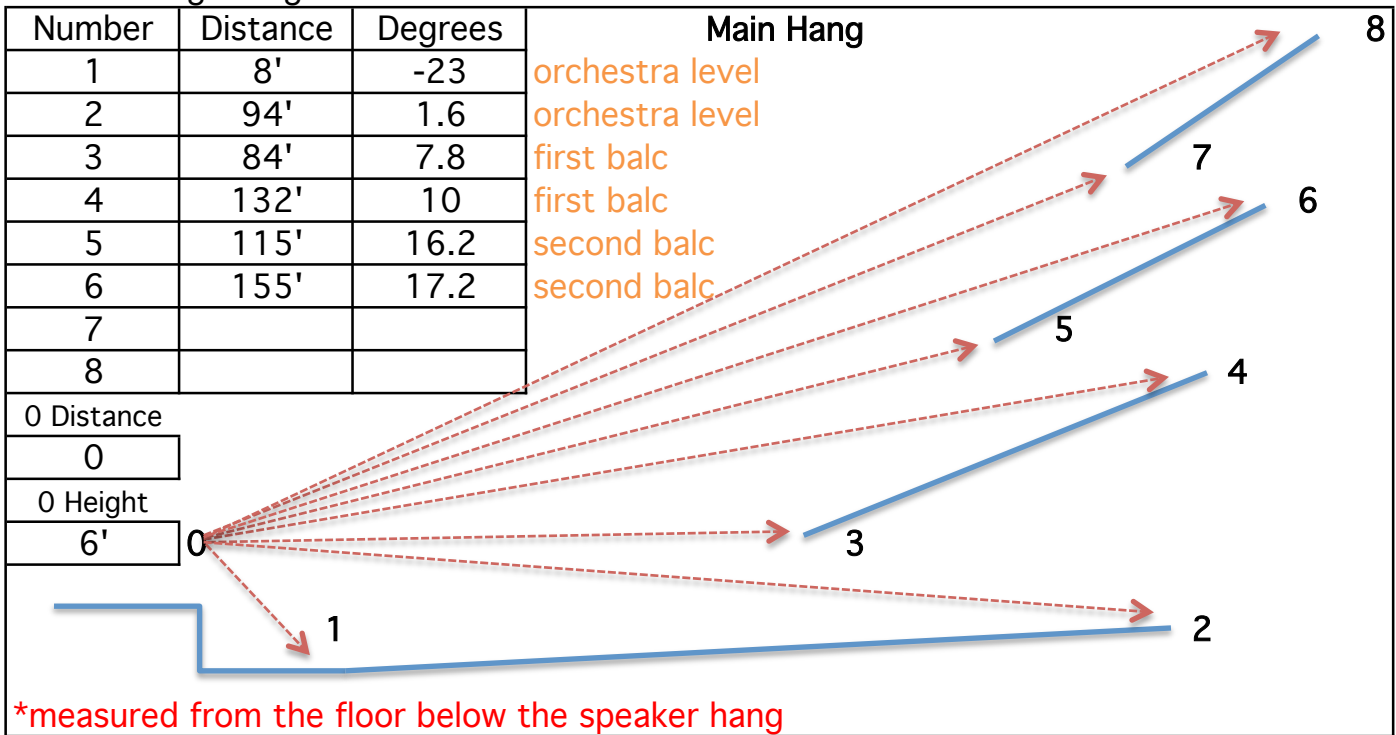

# Theatre Drawing Template - Degrees

Version 1, Jan 21 2014

Venue: Southern Alberta Jubilee Auditorium	Type: Large Theatre
City: Calgary, Alberta	Capacity: 2,500
Country: Canads	Tour: -
Date: 2019	Technician: liveaudio99

Technician contact info:

Rig Steel Height: 85'

IMPERIAL

Stage Height: 3'6"

Note: side measurement not needed for most theatres